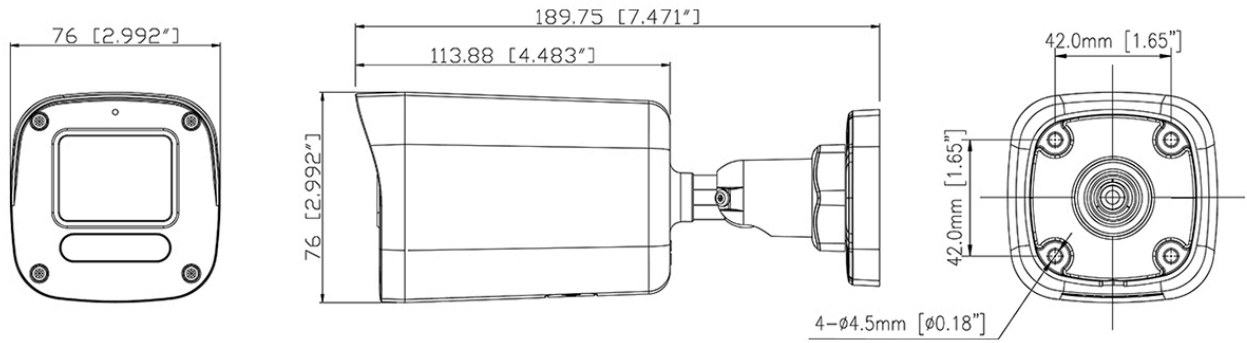

Wavestore Vision 5MP IR Bullet Network Camera

WV2-5B-28F

Key Features

- 1/2.7" progressive scan CMOS
- Max. 5MP(2880 × 1620) @25/30fps resolution
- Supports face, human, and vehicle detection & capture.
- Intelligent analytics: Intrusion, smart motion detection, single line crossing, double line crossing, loitering, wrong-way detection, illegal parking, area people limit, perimeter detection, and people counting.
- True WDR(120dB), 3D DNR, ROI, HLC, BLC, Defog
- Built-in microphone, 1/1 audio in/out, 1/1 alarm in/out
- Built-in SD card slot, up to 1TB microSD card
- Smart IR distance up to 30m
- IP67-rated housing

Specifications

Camera	
Image Sensor	1/2.7" Progressive Scan CMOS
Max Resolution	5MP, 2880(H) × 1620(V)
Shutter Speed	1/5 to 1/20,000s
Min Illumination	Color: 0.05 Lux @ (F2.0, AGC ON), B/W: 0.01 Lux @ (F2.0, AGC ON), 0 Lux with IR on
Day & Night	Auto (ICR)
Angle Adjustment	Pan: 0° to 360°, Tilt: 0° to 90°, Rotation: 0° to 360°
Lens	
Lens Type	Fixed lens, fixed focal
Focal Length	2.8 mm
Max. Aperture	F2.0
Field of View (FOV)	H: 108.4°, V: 59.8°
Iris	Fixed Iris
Illuminator	
Type	IR
IR wavelength	850 nm
Distance	Up to 30 m (98.4 ft)
Control	Auto/Manual
Intelligent Analytics	
AI Multi-Target	<ul style="list-style-type: none"> - Supports face, human, and vehicle detection & capture. - Supports multiple frame modes: Full Frame, Four-Corner Frame, and Mosaic.
Intelligent Analysis	Intrusion, smart motion detection, single line crossing, double line crossing, loitering, wrong-way detection, illegal parking, area people limit, and perimeter detection - Supports accurate target classification (human/vehicle)
People Counting	Supported
Video & Audio	
Number of Streams	3 Streams
Resolution	Stream1: 2880×1620, 2304×1296, 1920×1080, 1280×720 Stream2: D1, VGA, CIF Stream3: VGA, CIF, QVGA
Frame Rate	Up to 25/30fps
Bit Rate Control	CBR/VBR

Dimensions (mm)

Accessories