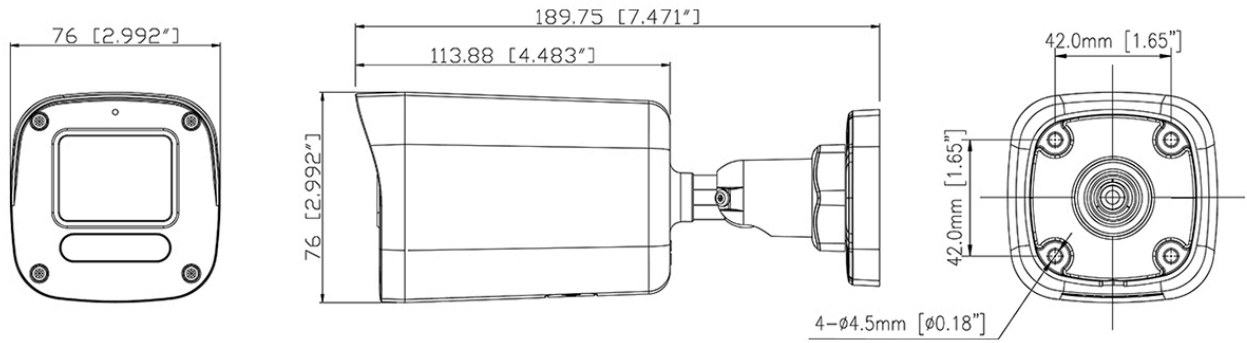

Wavestore Vision 5MP IR Bullet Network Camera

WV2-5B-27V13

Key Features

- 1/2.7" progressive scan CMOS
- Max. 5MP(2880 × 1620) @25/30fps resolution
- Supports face, human, and vehicle detection & capture.
- Intelligent analytics: Intrusion, smart motion detection, single line crossing, double line crossing, loitering, wrong-way detection, illegal parking, area people limit, perimeter detection, and people counting.
- True WDR(120dB), 3D DNR, ROI, HLC, BLC, Defog
- Built-in microphone, 1/1 audio in/out, 1/1 alarm in/out
- Built-in SD card slot, up to 1TB microSD card
- Smart IR distance up to 40m
- IP67-rated housing

Specifications

Camera	
Image Sensor	1/2.7" Progressive Scan CMOS
Max Resolution	5MP, 2880(H) × 1620(V)
Shutter Speed	1/5 to 1/20,000s
Min Illumination	Color: 0.01 Lux @ (F1.6, AGC ON), B/W: 0.005 Lux @ (F1.6, AGC ON), 0 Lux with IR on
Day & Night	Auto (ICR)
Angle Adjustment	Pan: 0° to 360°, Tilt: 0° to 90°, Rotation: 0° to 360°
Lens	
Lens Type	Varifocal lens, motorized focal
Focal Length	2.7 to 13.5 mm
Max. Aperture	F1.6
Field of View (FOV)	H: 103.7° to 33.6°, V: 55.3° to 18.7°
Iris	Fixed Iris
Illuminator	
Type	IR
IR wavelength	850 nm
Distance	Up to 40 m (131.2 ft)
Control	Auto/Manual
Intelligent Analytics	
AI Multi-Target	- Supports face, human, and vehicle detection & capture. - Supports multiple frame modes: Full Frame, Four-Corner Frame, and Mosaic.
Intelligent Analysis	Intrusion, smart motion detection, single line crossing, double line crossing, loitering, wrong-way detection, illegal parking, area people limit, and perimeter detection - Supports accurate target classification (human/vehicle)
People Counting	Supported
Video & Audio	
Number of Streams	3 Streams
Resolution	Stream1: 2880×1620, 2304×1296, 1920×1080, 1280×720 Stream2: D1, VGA, CIF Stream3: VGA, CIF, QVGA
Frame Rate	Up to 25/30fps
Bit Rate Control	CBR/VBR

Dimensions (mm)

Accessories