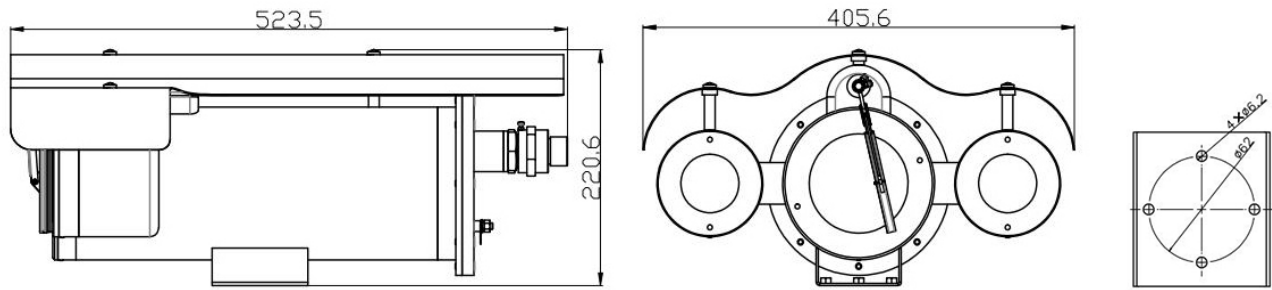

Dimensions (mm)

Accessories

Optional:

WV2-ATEX-BWM
Wall Mount