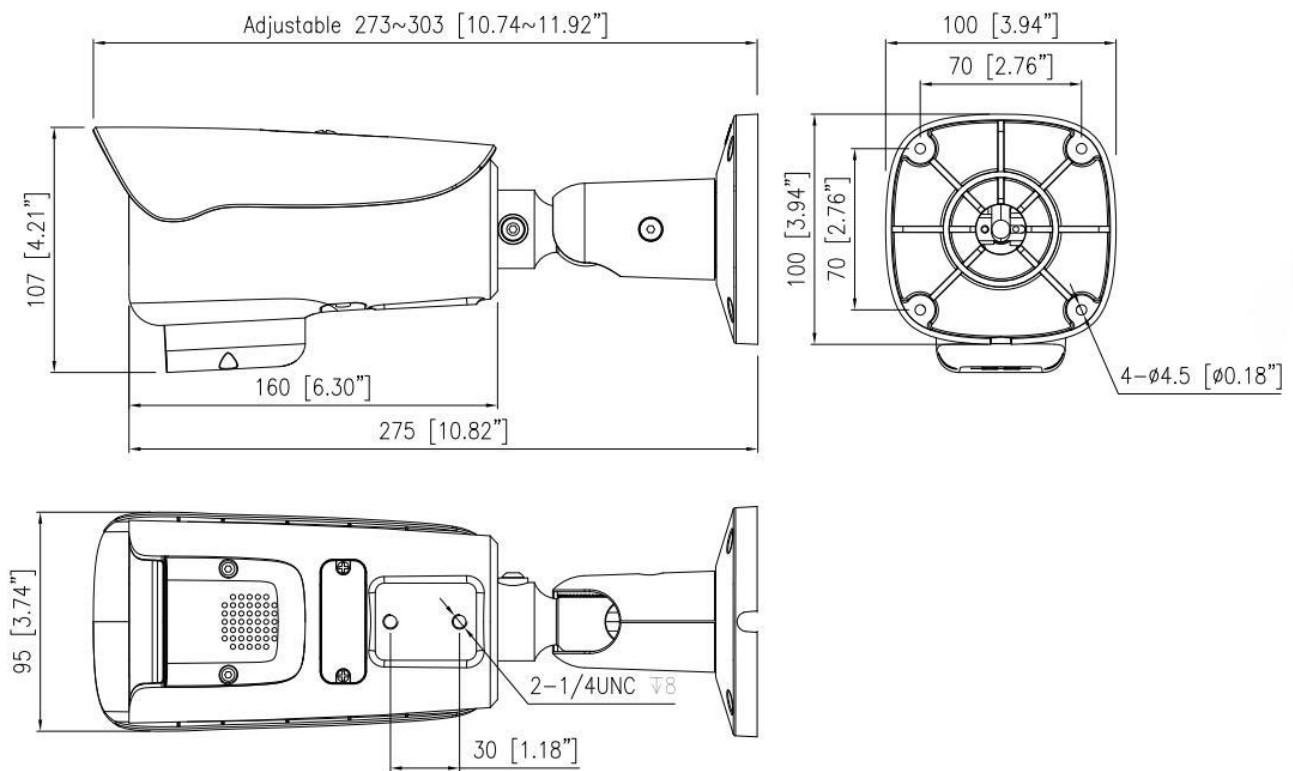

# Specification

Camera	
Image Sensor	1/2.8" Progressive Scan CMOS
Max. Resolution	4MP, 2592(H) × 1520(V)
Electronic Shutter	Auto/Manual, 1/5 to 1/20,000 s
Min. illumination	Color: 0.03 Lux @ (F1.6, AGC ON), B/W: 0 Lux @ (IR LED ON)
Day & Night	IR cut filter
Angle Adjustment	Pan: 0° to 360°, Tilt: 0° to 90°, Rotation: 0° to 360°
Lens	
Lens Type	Motorized focus
Iris	DC Iris
Focal Length	5 to 50 mm
F Number	F2.0
Angle of View	H: 46.8° to 7.7°, V: 34.5° to 5.8°
Illuminator	
Illuminator Type	IR
Illumination Distance	Up to 100 m (328.1 ft)
Illumination On/Off Control	Auto/Manual
IR Wavelength	850 nm
LPR	
Vehicle Speed	Up to 60 km/h
Country Region Supported	Optional: <ul style="list-style-type: none"> <li>- Middle East: Oman, Saudi Arabia,</li> <li>- Africa: South Africa</li> <li>- Asia-Pacific: China, China Taiwan, Thailand, Vietnam, India, Indonesia</li> <li>- Malaysia, Singapore</li> <li>- Europe: Italy, Netherlands</li> <li>- America: Chile, USA</li> </ul>
White/Black List	Up to 1,000 records
LPR Smart Search	Support
Intelligent Analytics	
Intelligent Analysis	Intrusion, Single line crossing, Double line crossing, Wrong-way detection, and Smart motion detection Support alarm triggering by specified target types (vehicle)

## Dimensions (mm)