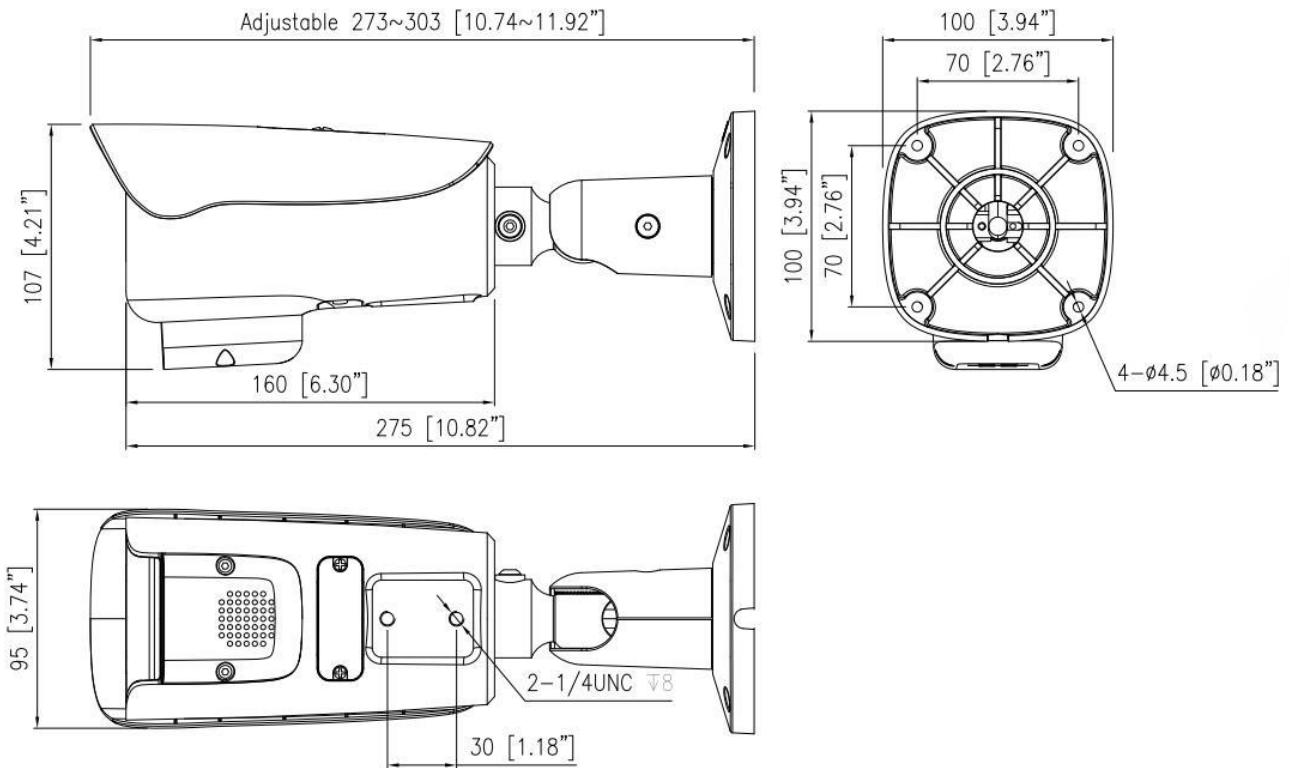

Dimensions (mm)

Accessories

Discover our range of accessories on our website.