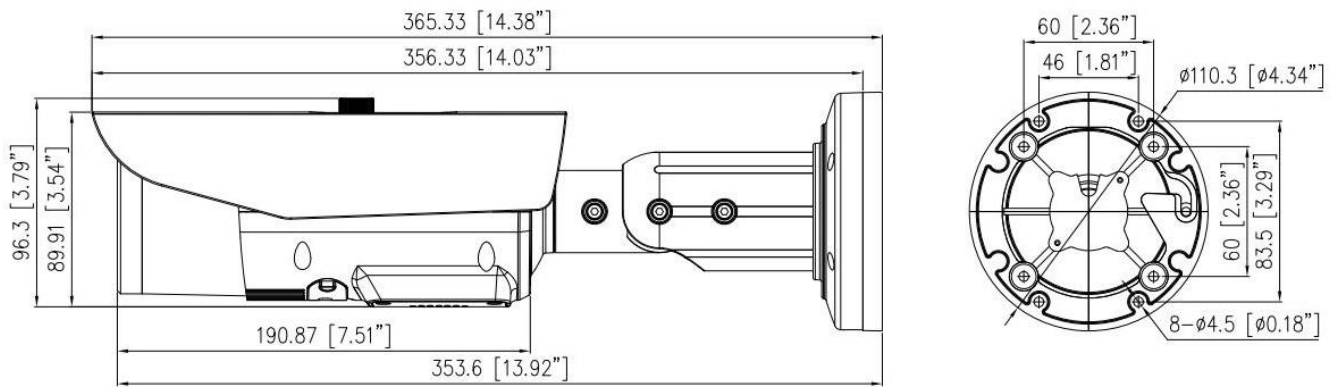

Dimensions (mm)

Accessories

Discover our range of accessories on our website.