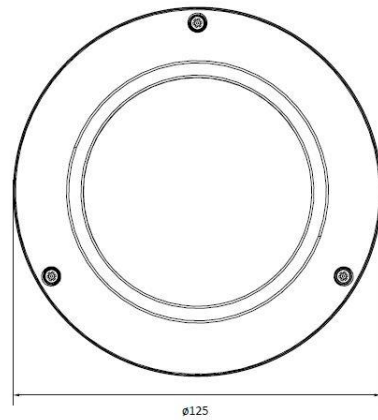

Dimensions

(Unit: mm)