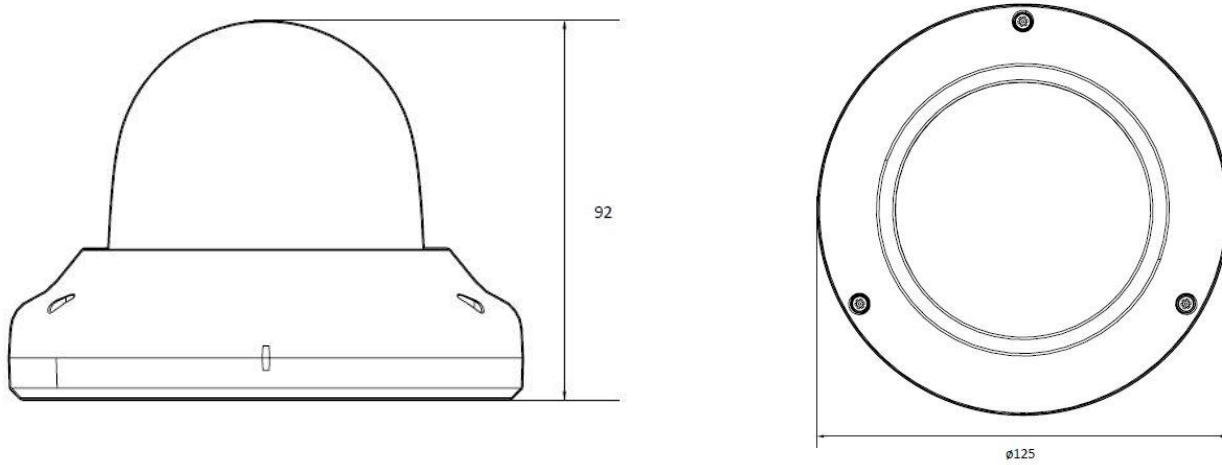

Dimensions

(Unit: mm)

Accessories