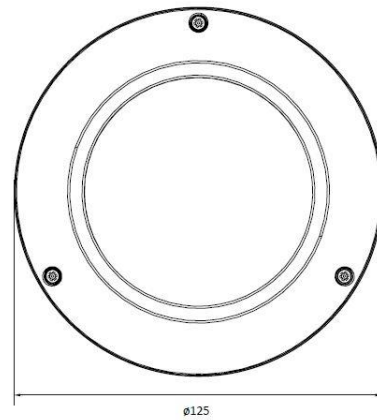

TECHNICAL SPECIFICATION	
<b>Camera</b>	
Model	WV-2D-28V12
Image Sensor	SONY STARVIS 1/2.8" 2.1M CMOS
Effective Pixels	1945(H) X 1109(V)
Scanning System	Progressive scanning
AGC Control	Auto
IRIS Type	P-IRIS
Minimum Illumination	Colour: 0.09 Lux / B/W : 0 Lux (IR LED On)
Lens	2.8~12mm, F1.4
Angle of View	Horizontal: Approx. 90.3 (Wide) to 33.1 (Tele)
Shutter Time	Auto / Manual: 1/30 ~ 1/32,000, Anti Flicker, Slow Shutter (1/2,1/3,1/5,1/6,1/7.5,1/10)
Day & Night	True Day & Night (Removable IR-cut filter)
Wide Dynamic Range	True WDR (Max. 15fps when WDR is on)
S/N Ratio	50 dB
<b>IR Illuminator</b>	
IR LED	2 x High Power LED
IR Working Distance	30 m
<b>Video</b>	
Video Compression	H.265, H.264, MJPEG
Profile	H.264 : MP / HP H.265 : MP
Multiple Profile Streaming Performance	3840x2160p30 + 480p30 with H.264,H265 + MJPEG
Max Resolution	1920 x 1080
Video Bit Rate	100Kbps ~ 10Mbps Multi-rate for Preview and Recording
Bitrate Control	Multi Streaming CBR/VBR (Controllable frame rate and Bandwidth)
Digital Noise Reduction	3D-DNR
Privacy Mask	16 programmable zones
Special Features	SMART Bitrate Control, Region of Interest
Other Image Processing	Configurable Exposure, White Balance, Sharpness
Image Orientation	Flip / Mirror / Corridor Mode
Analogue Output	1 (Installation only) CVBS 1.0V p p (75Ω), 4:3 aspect ratio

## Dimensions

(Unit: mm)