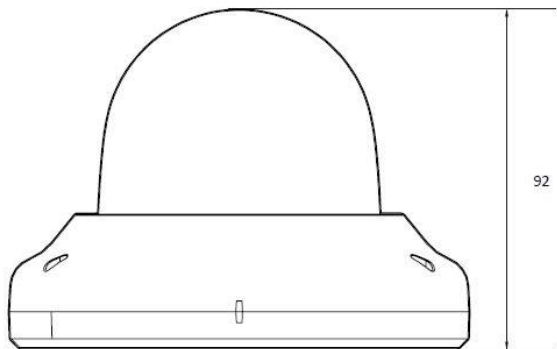

# Wavestore Vision 2MP IR Dome IP Camera

WV-2D-28V12

- Indoor/Outdoor Application
- 30fps at 2MP
- H.265, H.264 and MJPEG compression
- Superior low light performance
- True Day/Night and WDR
- Remote zoom and focus lens (auto focus)
- SMART Bitrate Control and Region of Interest

TECHNICAL SPECIFICATION	
<b>Camera</b>	
Model	WV-2D-28V12
Image Sensor	SONY STARVIS 1/2.8" 2.1M CMOS
Effective Pixels	1945(H) X 1109(V)
Scanning System	Progressive scanning
AGC Control	Auto
IRIS Type	P-IRIS
Minimum Illumination	Colour: 0.09 Lux / B/W : 0 Lux (IR LED On)
Lens	2.8~12mm, F1.4
Angle of View	Horizontal: Approx. 90.3 (Wide) to 33.1 (Tele)
Shutter Time	Auto / Manual: 1/30 ~ 1/32,000, Anti Flicker, Slow Shutter (1/2,1/3,1/5,1/6,1/7.5,1/10)
Day & Night	True Day & Night (Removable IR-cut filter)
Wide Dynamic Range	True WDR (Max. 15fps when WDR is on)
S/N Ratio	50 dB
<b>IR Illuminator</b>	
IR LED	2 x High Power LED
IR Working Distance	30 m
<b>Video</b>	
Video Compression	H.265, H.264, MJPEG
Profile	H.264 : MP / HP H.265 : MP
Multiple Profile Streaming Performance	3840x2160p30 + 480p30 with H.264,H265 + MJPEG
Max Resolution	1920 x 1080
Video Bit Rate	100Kbps ~ 10Mbps Multi-rate for Preview and Recording
Bitrate Control	Multi Streaming CBR/VBR (Controllable frame rate and Bandwidth)
Digital Noise Reduction	3D-DNR
Privacy Mask	16 programmable zones
Special Features	SMART Bitrate Control, Region of Interest
Other Image Processing	Configurable Exposure, White Balance, Sharpness
Image Orientation	Flip / Mirror / Corridor Mode
Analogue Output	1 (Installation only) CVBS 1.0V p p (75Ω), 4:3 aspect ratio

## Dimensions

(Unit: mm)