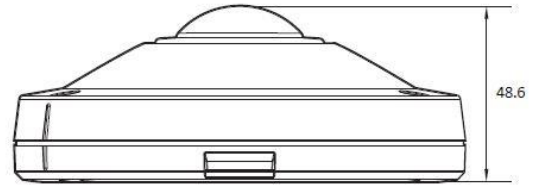

TECHNICAL SPECIFICATION	
<b>Camera</b>	
Model	WV-12F-360IR
Image Sensor	1/1.7" 12.4M CMOS
Effective Pixels	4072(H) X 3046(V)
Scanning System	Progressive scanning
AGC Control	Auto
IRIS Type	Auto Exposure
Minimum Illumination	Colour: 0.3 Lux / BW : 0 Lux(IR LED On)
Lens	2.1mm, F2.2
Angle of View	360°
Shutter Time	Auto / Manual: 1/30 ~ 1/32,000, Anti Flicker, Slow Shutter (1/2,1/3,1/5,1/6,1/7.5,1/10)
Day & Night	True Day & Night (Removable IR-cut filter)
Wide Dynamic Range	Digital WDR
S/N Ratio	50 dB
<b>IR Illuminator</b>	
IR LED	High Power IR LED x 3
IR Working Distance	25m
<b>Video</b>	
Video Compression	H.265, H.264, MJPEG
Profile	H.264 : MP / HP H.265 : MP
Multiple Profile Streaming Performance	4000x3000p20 + 320x320p20 with H.264,H.265 + MJPEG 3000x3000p30 + 320x320p30 with H.264,H.265 + MJPEG
Max Resolution	4000 x 3000
Video Bit Rate	100Kbps ~ 10Mbps Multi rate for Preview and Recording
Bitrate Control	Multi Streaming CBR/VBR (Controllable frame rate and Bandwidth)
Digital Noise Reduction	3D-DNR
Privacy Mask	16 programmable zones
Special Features	SMART Bitrate Control, Region of Interest
Other Image Processing	Configurable Exposure, White Balance, Sharpness
Analogue Output	-

## Dimensions

(Unit: mm)