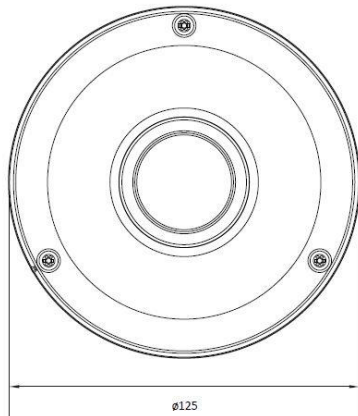

# Wavestore Vision 12MP Compact IR Fisheye IP Camera

WV-12F-360IR

- Indoor/Outdoor Application
- 12MP 360° or 180° viewing angle
- 3 High powered IR LEDs
- H.265, H.264 and MJPEG compression
- Superior low light performance
- True Day/Night and WDR
- SMART Bitrate Control and Region of Interest

TECHNICAL SPECIFICATION	
<b>Audio</b>	
Audio Compression	G.711
Audio input / output	1/1
<b>Event</b>	
Event Trigger	Motion, Internal Temp Limit
Pre-Post Recording	Pre: 1~5 sec Post: 1~240 sec
Event Notification	FTP, E-mail, SD card
<b>Network</b>	
Ethernet Standard	10 / 100 Base-T
IP	IPv4
Protocol	TCP/IP, UDP, AutoIP, RTP(UDP/TCP), RTSP, NTP, HTTP, HTTPS, SSL, DNS, DDNS, DHCP, FTP, SMTP, ICMP, SNMPv1/v2/v3(MIB 2), ONVIF
Security	HTTPS(SSL), IP filtering, 802.1x, Digest Authentication
Plug In	ONVIF Profile S, CGI API
<b>General</b>	
Material	Aluminum Die-casting
External I/O Terminals	-
Language on webpage	English, French, Spanish, German, Italian
Power Source	DC12V, PoE(IEEE 802.3af)
Power Consumption	DC12V Max 8.5W, PoE Max 10W
Operating Conditions	Humidity 10 ~ 90% RH (non condensing) [DC12V / PoE] -30°C ~ 50°C (-22°F ~ 122°F)
Approvals	FCC, CE, IP66, IK09
Weight	0.5 kg (1.10 lbs)
Dimensions (D x W)	Ø125mm x 48.6 mm (4.92" x 1.91")
<b>Edge Storage</b>	
Storage	1x microSD / microSDHC / microSDXC (card not included) Max. Capacity: 256GB

## Dimensions

(Unit: mm)