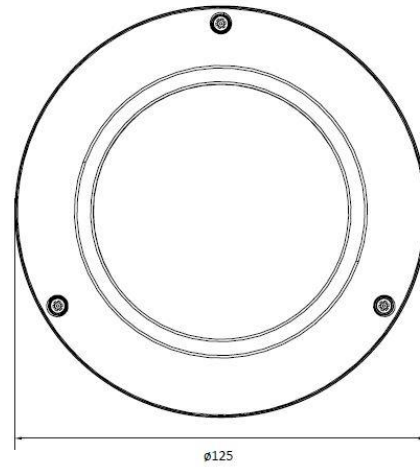

Dimensions

(Unit: mm)