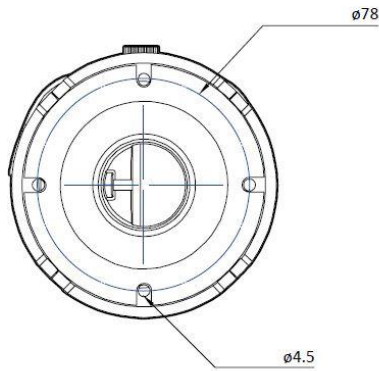

TECHNICAL SPECIFICATION	
Camera	
Model	WV-8B-27V13
Image Sensor	SONY STARVIS EXMOR 1/2.8" 8.29M CMOS
Effective Pixels	3840(H) x 2192(V)
Scanning System	Progressive scanning
AGC Control	Auto
IRIS Type	P-IRIS
Minimum Illumination	Colour: 0.09 Lux / B/W : 0 Lux (IR LED On)
Lens	2.7 ~ 13.5mm, F1.4
Angle of View	Horizontal: Approx. 90.3 ° (Wide) to 33.1 ° (Tele)
Shutter Time	Auto / Manual: 1/30 ~ 1/32,000, Anti Flicker, Slow Shutter (1/2,1/3,1/5,1/6,1/7.5,1/10)
Day & Night	True Day & Night (Removable IR-cut filter)
Wide Dynamic Range	True WDR (Max. 15fps when WDR is on)
S/N Ratio	50 dB
IR Illuminator	
IR LED	6 x High Power LED
IR Working Distance	40m
Video	
Video Compression	H.265, H.264, MJPEG
Profile	H.264 : MP / HP H.265 : MP
Multiple Profile Streaming Performance	3840x2160p30 + 480p30 with H.264,H265 + MJPEG
Max Resolution	3840 x 2160
Video Bit Rate	100Kbps ~ 10Mbps Multi rate for Preview and Recording
Bitrate Control	Multi Streaming CBR/VBR (Controllable frame rate and Bandwidth)
Digital Noise Reduction	3D-DNR
Privacy Mask	16 programmable zones
Special Features	SMART Bitrate Control, Region of Interest
Other Image Processing	Configurable Exposure, White Balance, Sharpness
Image Orientation	Flip / Mirror / Corridor Mode
Analogue Output	1 (Installation only) CVBS 1.0V p p (75Ω), 4:3 aspect ratio

Dimensions

(Unit: mm)

Accessories

BP01 Pole Mount Adaptor

BCO01 Corner Mount Adaptor

BJC07 Junction Box