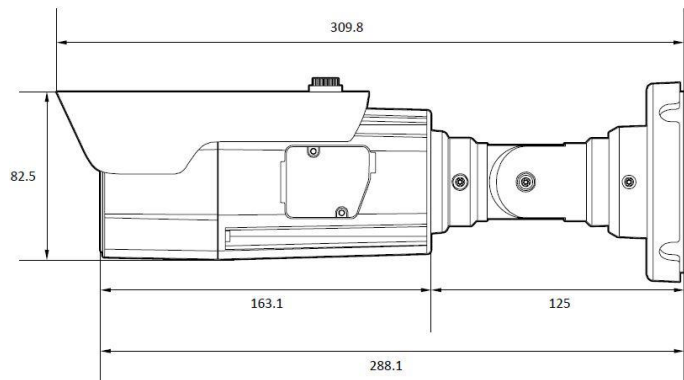

Dimensions

(Unit: mm)