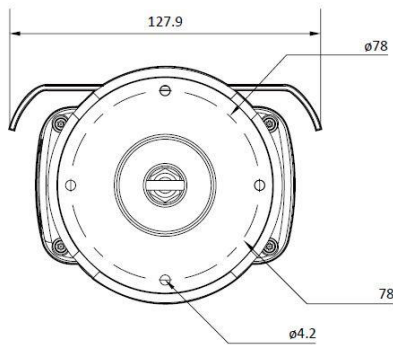

Dimensions

(Unit: mm)