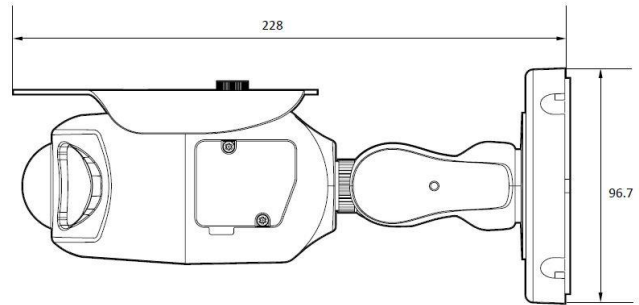

Dimensions

(Unit: mm)