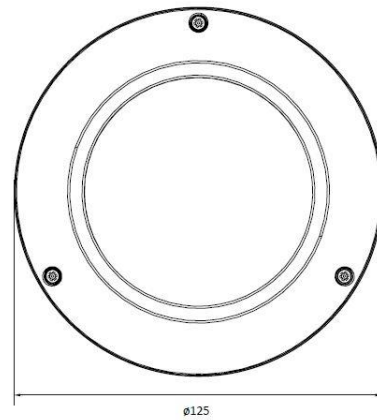

Dimensions

(Unit: mm)