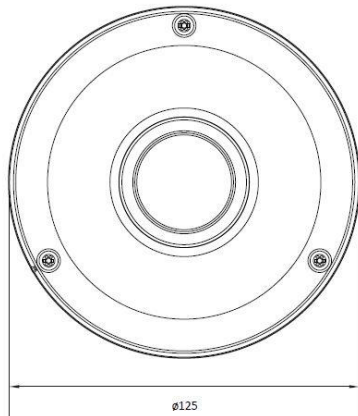

Dimensions

(Unit: mm)