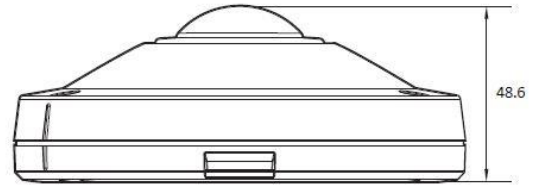

Dimensions

(Unit: mm)